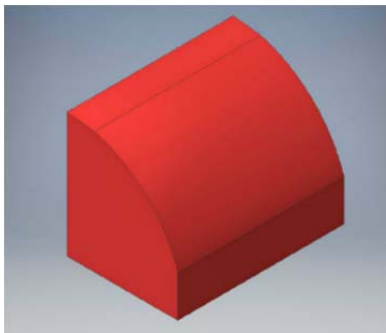

Awning Styles

Shed with Sign Panel

Radius Marquee

Concave

Waterfall

Shed

Marquee

Dome

Slant

Half Round/Barrel

Patio

Dimension Terms