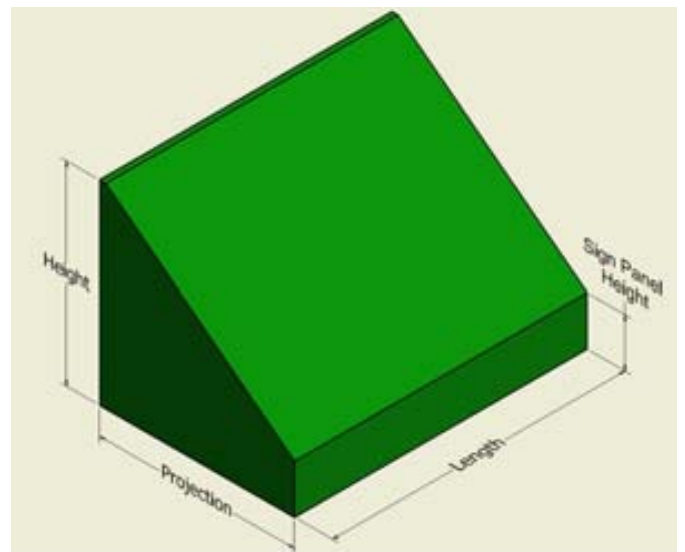

Awning Styles

Shed with Sign Panel

Radius Marquee

Concave

Waterfall

Shed

Marquee

Dome

Slant

Half Round/Barrel

Patio

Dimension Terms