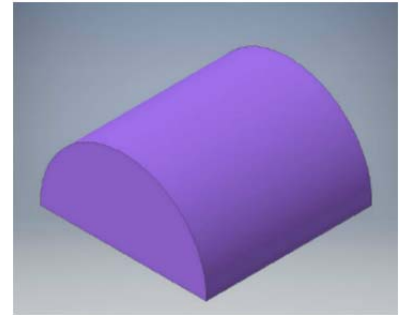

Awning Styles

Shed with Sign Panel

Radius Marquee

Concave

Waterfall

Shed

Marquee

Dome

Slant

Half Round/Barrel

Patio

Dimension Terms