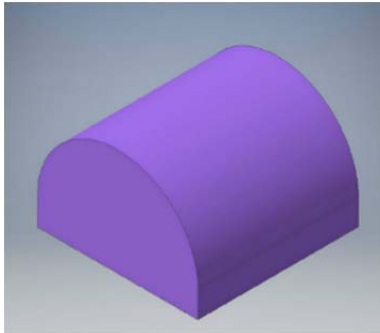

Awning Styles

Shed with Sign Panel

Radius Marquee

Concave

Waterfall

Shed

Marquee

Dome

Slant

Half Round/Barrel

Patio

Dimension Terms